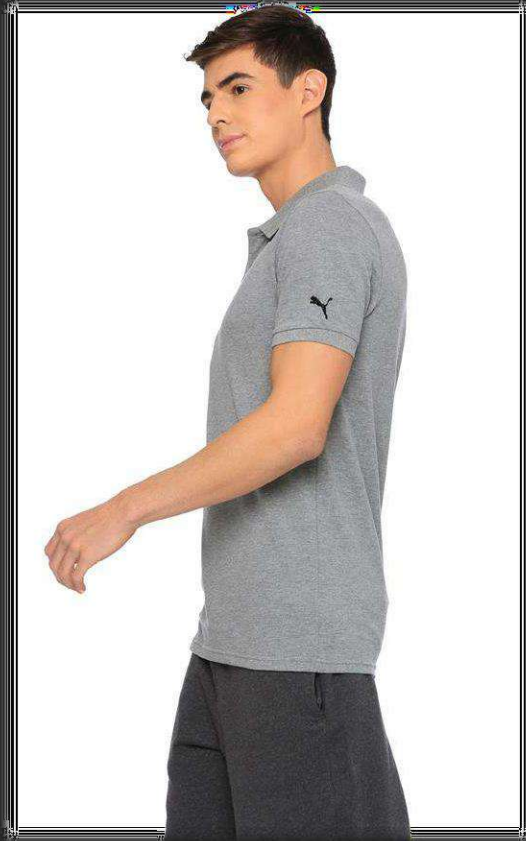

MRP: 1599

84438502 | 84438504

PUMA ESN Polo

Grey | Navy Blue

60%cotton 40%poly - circular knitted; pique; 220gsm