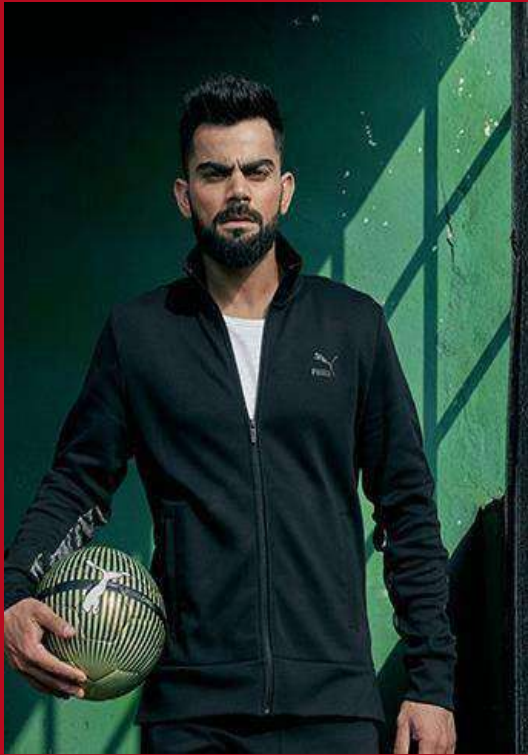

Puma's Collaborations

Virat Kohli