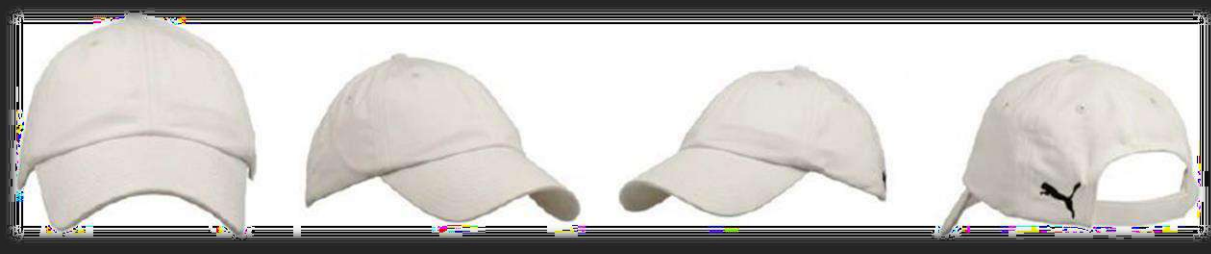

Black | Grey | NavyBlue

French Terry 280 GSM

MRP: 3499

583698

Puma Sweat Jacket

Black | Grey | Navy Blue

French Terry 280 GSM

MRP: 3499

583698

Puma Sweat Jacket

Black | Grey | Navy Blue

French Terry 280 GSM

PUMA CATALOGUE 2019-20
Institutional Sales
Accessories

MRP: 899

2179301 | 2179303 | 2179305 | 2179302

Puma Training Cap